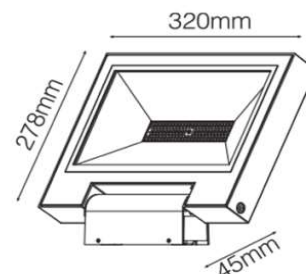

Remarks:-

Address: Plot #7 Saroorpur-Nangla Industrial Area,Ballabgarh-Sohna Road,Faridabad-121005

Email: info@sovitron.com